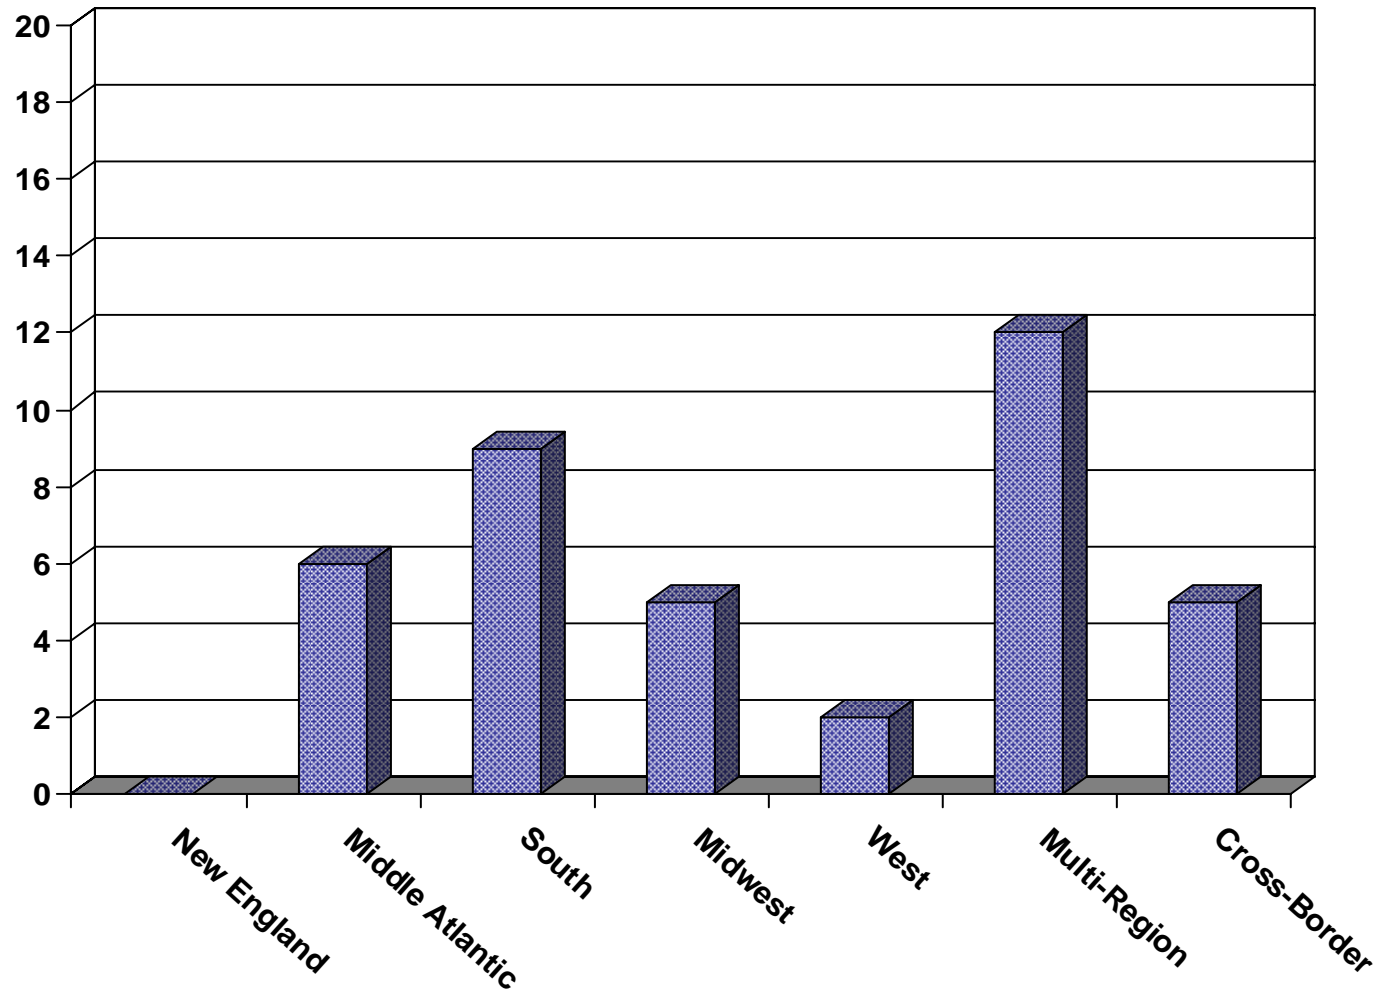

Mergers and acquisitions reported 2010 - by geographic region

Law Firm Mergers & Acquisitions 2010 – Middle Atlantic

REPORT DATE	EFFECTIVE DATE	FIRM 1	MAIN OFFICE	SIZE		FIRM 2	MAIN OFFICE	SIZE
1/8/10	1/1/10	Ferrara Fiorenza Larrison	East Syracuse NY	19	&	Norton Radin Hoover & Freedm	Kenmore NY	2
1/12/10		Chartwell Law Offices	Valley Forge PA	52	&	Kenneth Goldberg & Associates	New York City	5
3/8/10	4/1/10	Ward Norris Heller & Reidy	Rochester NY	25	&	Daller Greenberg & Dietrich	Conshohocken PA	9
3/30/10	3/22/10	Babst Calland	Pittsburgh	76	&	Law Office of Jennifer Bierly	State College PA	2
7/6/10		Saul Ewing	Philadelphia	229	&	Ruben & Aronson	Bethesda MD	4
7/27/10	9/1/10	Cozen O'Connor	Philadelphia	530	&	Sher & Blackwell	Washington DC	13

Law Firm Mergers & Acquisitions 2010 – South

REPORT DATE	EFFECTIVE DATE	FIRM 1	MAIN OFFICE	SIZE	&	FIRM 2	MAIN OFFICE	SIZE
1/5/10	1/1/10	Rogers Townsend & Thomas	Columbia SC	49	&	Kellam & Pettit	Charlotte NC	8
3/29/10	5/1/10	Jones Walker	New Orleans	280	&	Walston Wells & Birchall	Birmingham AL	22
6/16/10	7/1/10	Phelps Dunbar	New Orleans	259	&	Lyons Pipes and Cook	Mobile	25
6/23/10		Allen Kopet & Associates	Chatanooga TN	63	&	Francis Nelson & Brison	Charleston WV	7
10/1/10		McMahon Surovik Suttle	Abilene TX	12	&	Wagstaff & Watson	Abilene TX	2
11/18/10	1/1/11	McGuireWoods	Richmond	900	&	Nickens Keeton Lawless	Houston	5
12/3/10	1/1/11	Lam Lyn & Philip	Houston	9	&	Walker Bright	Dallas	6
12/17/10	1/1/11	Shackelford Melton & McKinley	Dallas	40	&	Zumwalt Almon & Hayes	Nashville	5
12/27/10	1/1/11	Apperson Crump	Memphis	26	&	Smith-Kimbrough	Memphis	2