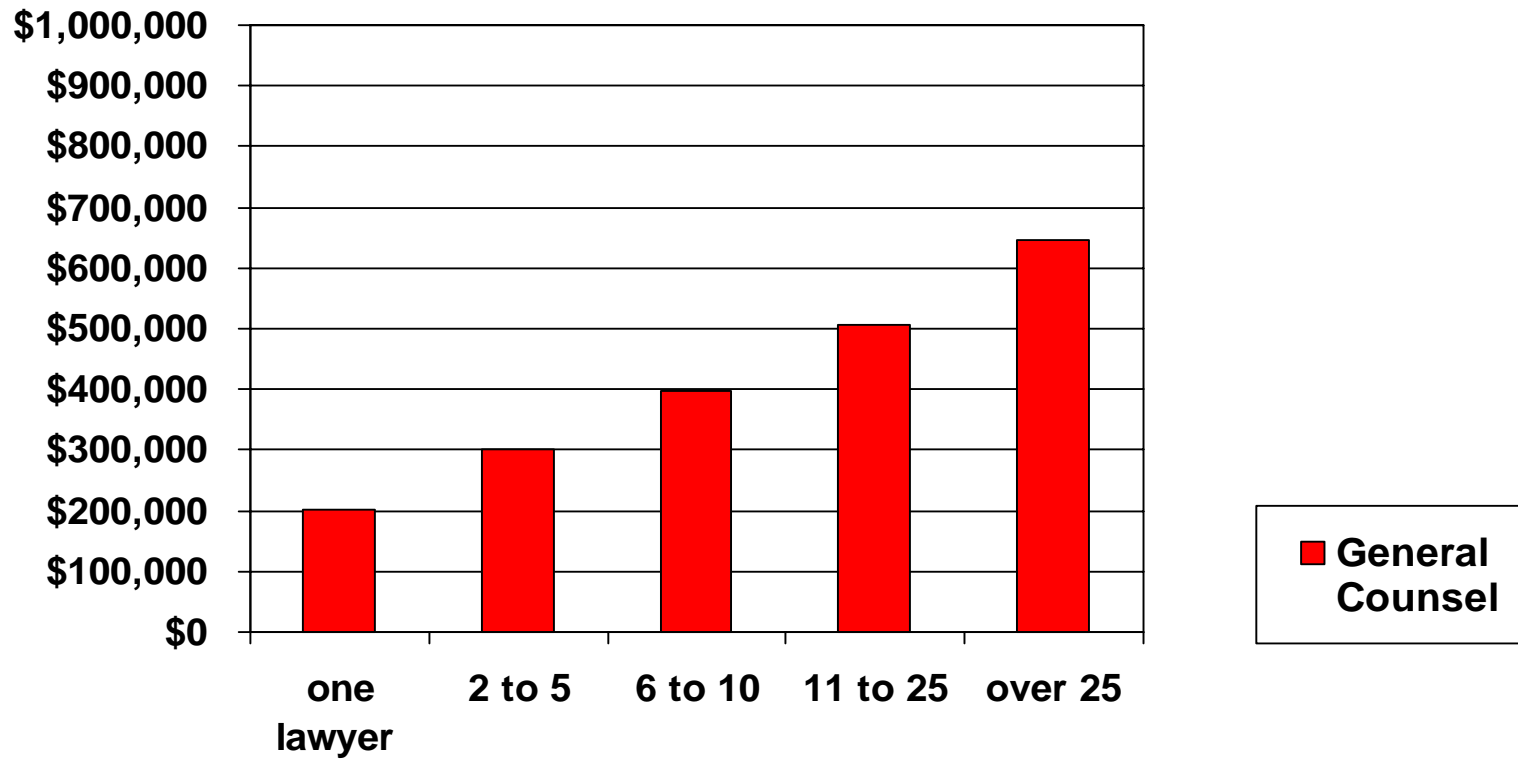

Median Total Cash Compensation Managing Partner / Highest Paid Partner - by size of law firm -

Source: Altman Weil
2007 Senior Leadership Survey for Law Firms

Median Total Cash Compensation General Counsel - by size of law department -

Source: Altman Weil
2007 Law Department Compensation Benchmarking Survey

Median Total Cash Compensation - Comparison

Source: Altman Weil
2007 Senior Leadership Survey for Law Firms

Source: Altman Weil
2007 Law Department Compensation Benchmarking Survey