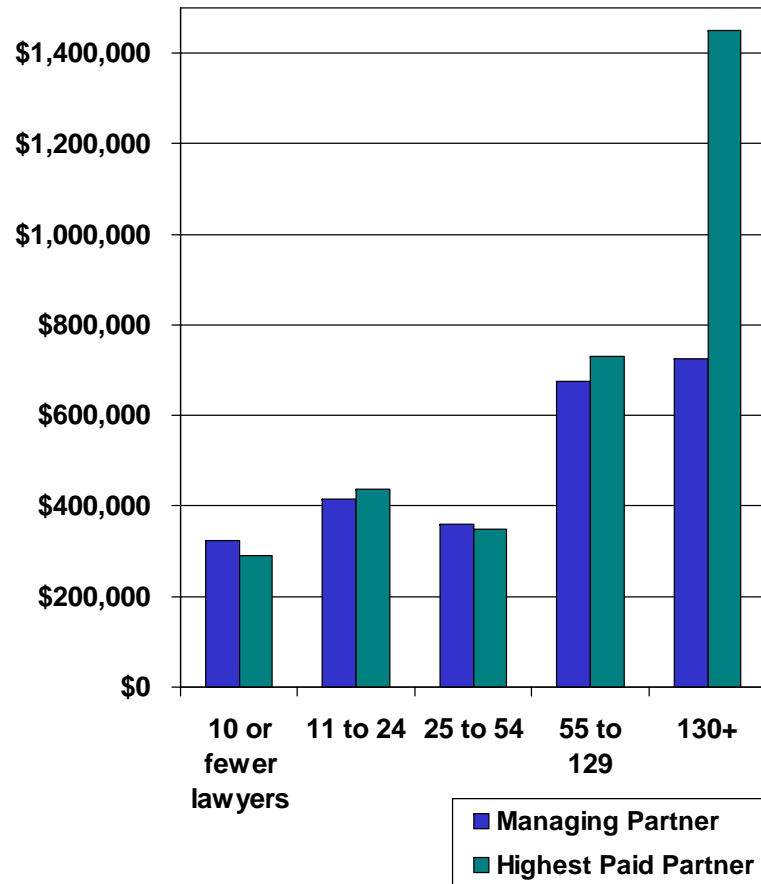

Median Total Cash Compensation Managing Partner / Highest Paid Partner - by size of law firm -

Source: Altman Weil
2007 Senior Leadership Survey for Law Firms

Median Total Cash Compensation General Counsel - by size of law department -

Source: Altman Weil
2007 Law Department Compensation Benchmarking Survey

Median Total Cash Compensation - Comparison

Source: Altman Weil
2007 Senior Leadership Survey for Law Firms

Source: Altman Weil
2007 Law Department Compensation Benchmarking Survey