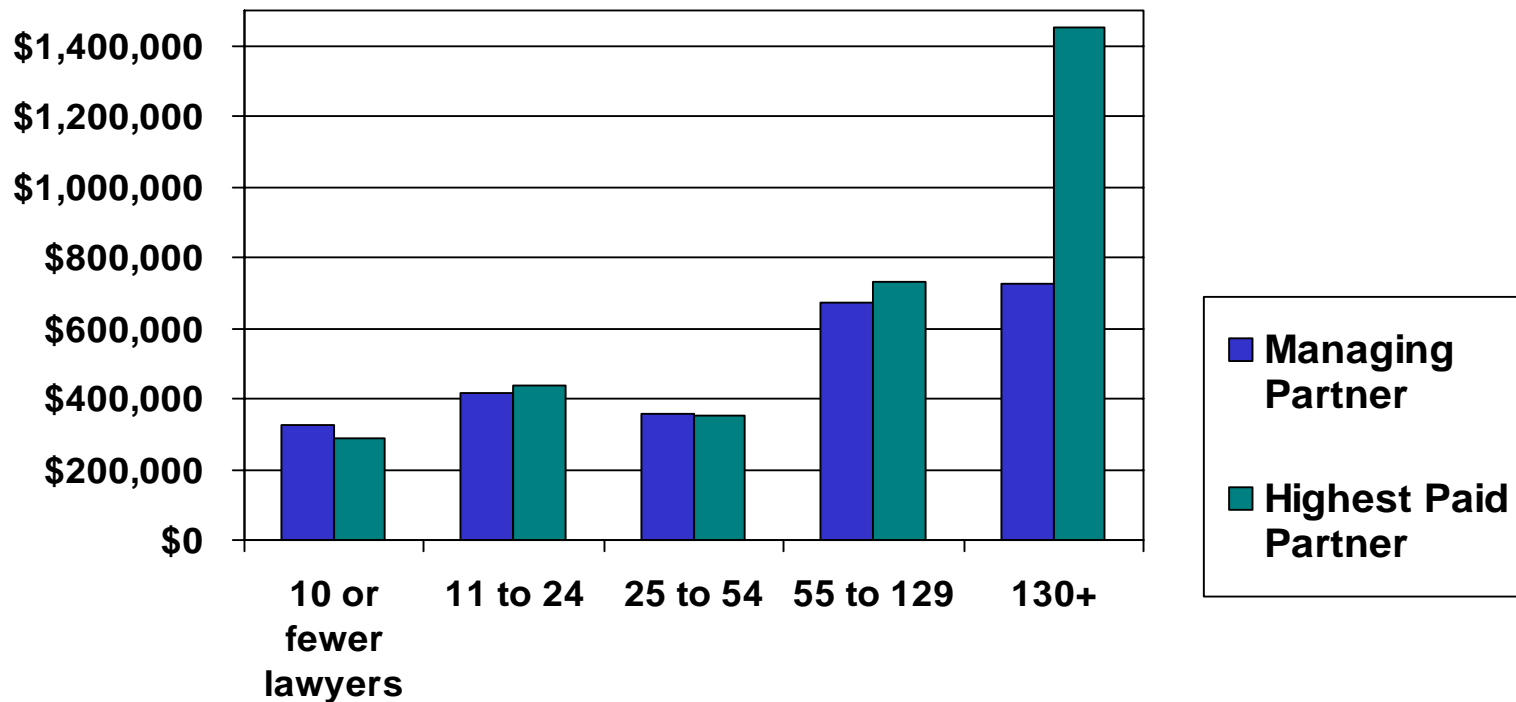

Median Total Cash Compensation Managing Partner / Highest Paid Partner - by size of law firm -

Source: Altman Weil
2007 Senior Leadership Survey for Law Firms

Median Total Cash Compensation General Counsel - by size of law department -

Source: Altman Weil
2007 Law Department Compensation Benchmarking Survey

Median Total Cash Compensation - Comparison

Source: Altman Weil
2007 Senior Leadership Survey for Law Firms

Source: Altman Weil
2007 Law Department Compensation Benchmarking Survey