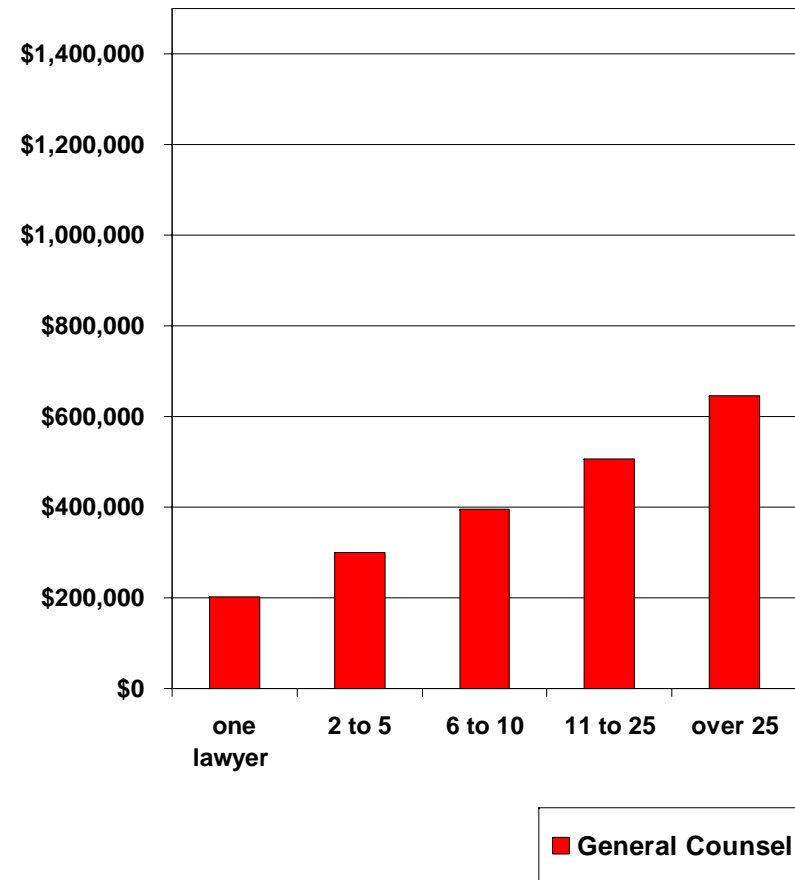

Median Total Cash Compensation Managing Partner / Highest Paid Partner - by size of law firm -

Source: Altman Weil
2007 Senior Leadership Survey for Law Firms

Median Total Cash Compensation General Counsel - by size of law department -

Source: Altman Weil
2007 Law Department Compensation Benchmarking Survey

Median Total Cash Compensation - Comparison

Source: Altman Weil
2007 Senior Leadership Survey for Law Firms

Source: Altman Weil
2007 Law Department Compensation Benchmarking Survey