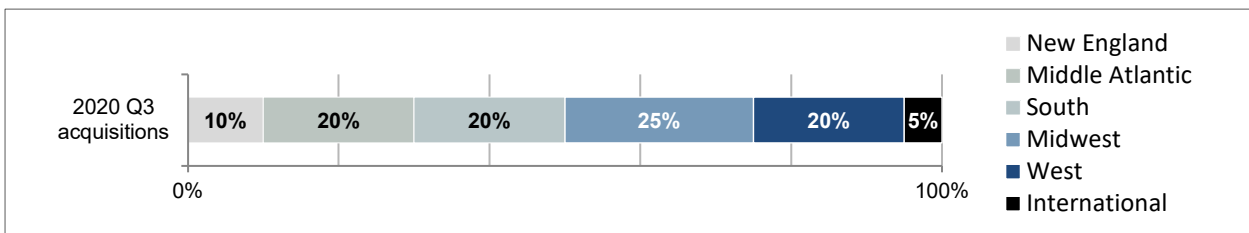

KEY STATS

# law firms acquired:	20
Average acquired firm size:	12 lawyers
% international acquisitions:	5%
Average acquirer size:	1,149 lawyers
% AmLaw acquirers:	15%
Top region/s targeted:	Midwest

TOTALS

SIZE

REGION

ACQUIRED FIRMS: 2 to 20 LAWYERS

REPORT DATE	EFFECTIVE DATE	ACQUIRER				ACQUIRED		
		FIRM 1	MAIN OFFICE	SIZE		FIRM 2	MAIN OFFICE	SIZE
9/22/20	2020	Dentons	New York	10000	&	East African Law Chambers	Dar es Salaam	18
8/6/20	9/1/20	Nolte IP	Houston	16	&	Lackenbach Siegel	Scarsdale NY	13
7/8/20		Whitman Osterman & Hanna	Albany	76	&	McNamee Lochner	Albany	12
8/31/20	10/1/20	Meyers Nave	Oakland	58	&	Brown Law Group	San Diego	7
7/1/20	7/1/20	Much Shelist	Chicago	96	&	Zfaty Burns	Newport Beach	6
8/3/20	8/1/20	Bressler Amery & Ross	Florham Park NJ	145	&	Ballard & Littlefield	Houston	6
8/25/20	8/31/20	Miller Johnson	Grand Rapids	99	&	Lusk Albertson	Detroit	6
8/31/20		Whitman Breed Abbott & Morgan	Greenwich CT	24	&	Smith & Grant	Greenwich CT	4
7/29/20		Buckley King	Cleveland	20	&	Altick & Corwin	Dayton	3
8/18/20	10/1/20	McManamy Jackson	Savannah	4	&	Lee Black & Hollis	Savannah	3
8/26/20		K&L Gates	Pittsburgh	1700	&	Richards Patent Law	Chicago	3
8/28/20	9/9/20	Bond Schoeneck & King	Syracuse	240	&	Wolford Law Firm	Rochester NY	3
9/17/20	9/1/20	Hickey Hauck Bishoff & Jeffers	Detroit	7	&	Seabolt Law Firm	Livonia MI	3
7/5/20	7/1/20	Gottlieb Johnston Beam & Dal Ponte	Zanesville OH	11	&	Leech Scherbel & Peddicord	Coshocton OH	2
8/3/20		Miles & Stockbridge	Baltimore	216	&	Taylor & Ryan	Pikesville MD	2
8/20/20		Johnson Pope Bokor Ruppel & Burns	Tampa	78	&	Ford & Ford	St. Petersburg	2
9/8/20		Munck Wilson Mandala	Dallas	66	&	Simpson Law Group	Richardson	2
9/10/20		Craig & Gatzoulis	Manchester NH	2	&	Law Office of Thomas Craig	Manchester NH	2