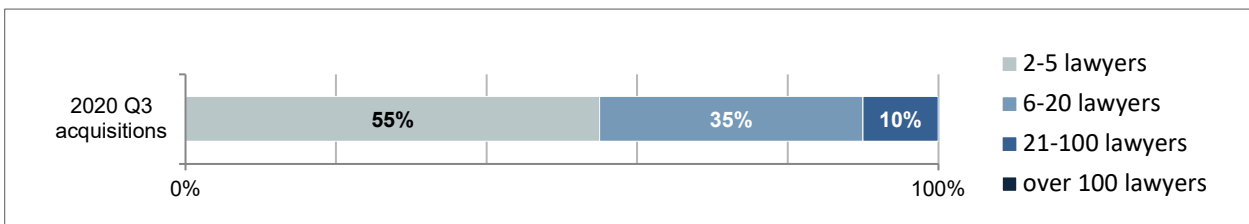

KEY STATS

# law firms acquired:	20
Average acquired firm size:	12 lawyers
% international acquisitions:	5%
Average acquirer size:	1,149 lawyers
% AmLaw acquirers:	15%
Top region/s targeted:	Midwest

TOTALS

SIZE

REGION