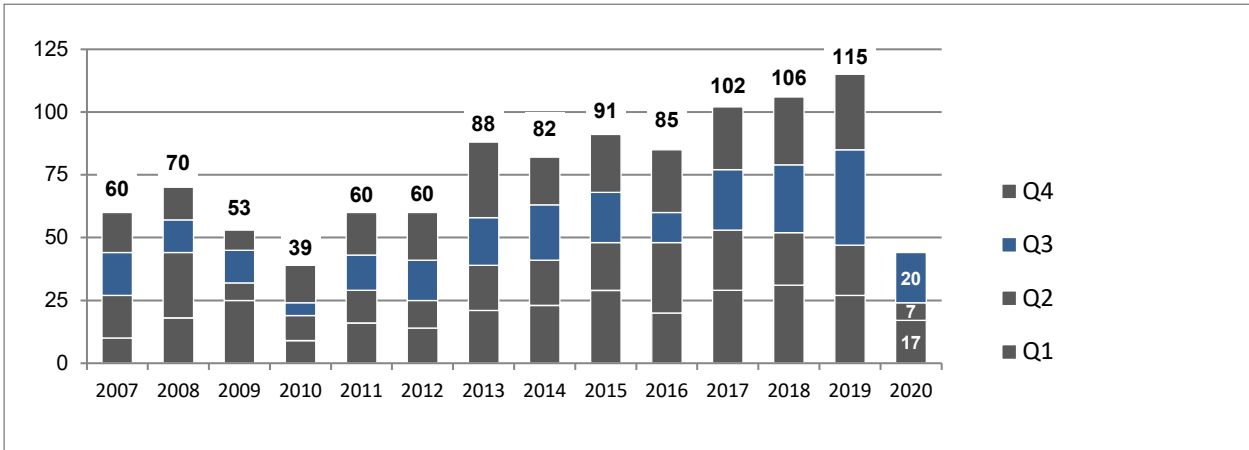

KEY STATS

# law firms acquired:	20
Average acquired firm size:	12 lawyers
% international acquisitions:	5%
Average acquirer size:	1,149 lawyers
% AmLaw acquirers:	15%
Top region/s targeted:	Midwest

TOTALS

SIZE

REGION

ACQUIRED FIRMS: 2 to 20 LAWYERS

REPORT DATE	EFFECTIVE DATE	ACQUIRER				ACQUIRED		
		FIRM 1	MAIN OFFICE	SIZE		FIRM 2	MAIN OFFICE	SIZE
9/22/20	2020	Dentons	New York	10000	&	East African Law Chambers	Dar es Salaam	18
8/6/20	9/1/20	Nolte IP	Houston	16	&	Lackenbach Siegel	Scarsdale NY	13
7/8/20		Whitman Osterman & Hanna	Albany	76	&	McNamee Lochner	Albany	12
8/31/20	10/1/20	Meyers Nave	Oakland	58	&	Brown Law Group	San Diego	7
7/1/20	7/1/20	Much Shelist	Chicago	96	&	Zfaty Burns	Newport Beach	6
8/3/20	8/1/20	Bressler Amery & Ross	Florham Park NJ	145	&	Ballard & Littlefield	Houston	6
8/25/20	8/31/20	Miller Johnson	Grand Rapids	99	&	Lusk Albertson	Detroit	6
8/31/20		Whitman Breed Abbott & Morgan	Greenwich CT	24	&	Smith & Grant	Greenwich CT	4
7/29/20		Buckley King	Cleveland	20	&	Altick & Corwin	Dayton	3
8/18/20	10/1/20	McManamy Jackson	Savannah	4	&	Lee Black & Hollis	Savannah	3
8/26/20		K&L Gates	Pittsburgh	1700	&	Richards Patent Law	Chicago	3
8/28/20	9/9/20	Bond Schoeneck & King	Syracuse	240	&	Wolford Law Firm	Rochester NY	3
9/17/20	9/1/20	Hickey Hauck Bishoff & Jeffers	Detroit	7	&	Seabolt Law Firm	Livonia MI	3
7/5/20	7/1/20	Gottlieb Johnston Beam & Dal Ponte	Zanesville OH	11	&	Leech Scherbel & Peddicord	Coshocton OH	2
8/3/20		Miles & Stockbridge	Baltimore	216	&	Taylor & Ryan	Pikesville MD	2
8/20/20		Johnson Pope Bokor Ruppel & Burns	Tampa	78	&	Ford & Ford	St. Petersburg	2
9/8/20		Munck Wilson Mandala	Dallas	66	&	Simpson Law Group	Richardson	2
9/10/20		Craig & Gatzoulis	Manchester NH	2	&	Law Office of Thomas Craig	Manchester NH	2